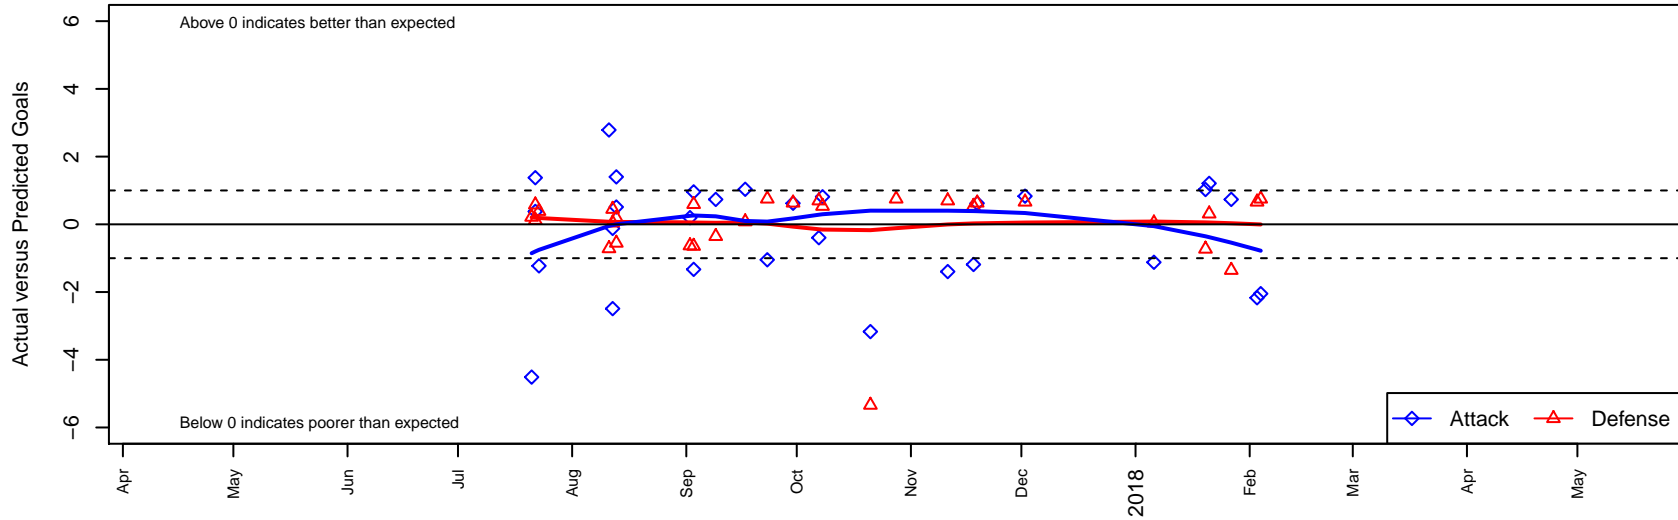

NSC Green Dash G04

North Shore SC
 Woodinville, WA
 G04 total strength=1369
 attack=7.12 defense=7.23
 fall league = NPSL Div 1 (04) U14

alt names used:
 51 NSC G04 Dash
 NSC G04 Dash
 NSC G04 Green
 NSC G04 Green
 NSC Dash 04 Green

Venues played:
 2017 Sounders FC Cup GU14 Silver
 2017 Rimland Challenge COPA U14
 2017 Labor Day Cup GU14
 2017 NPSL Division 1 (04) U14
 2017 Founders Cup G04 Div A

NSC Green Dash G04
 Dots are actual minus expected GF (blue circles) and GA (red triangles).
 Blue line is smoothed change in attack strength. Red is smoothed change in defense strength.

**attack and defense variance (black dot)
relative to other teams
and top 10 in region**

**attack and defense rating
relative to others at age
and all opponents in last 13 months**

Performance relative to 13 month average