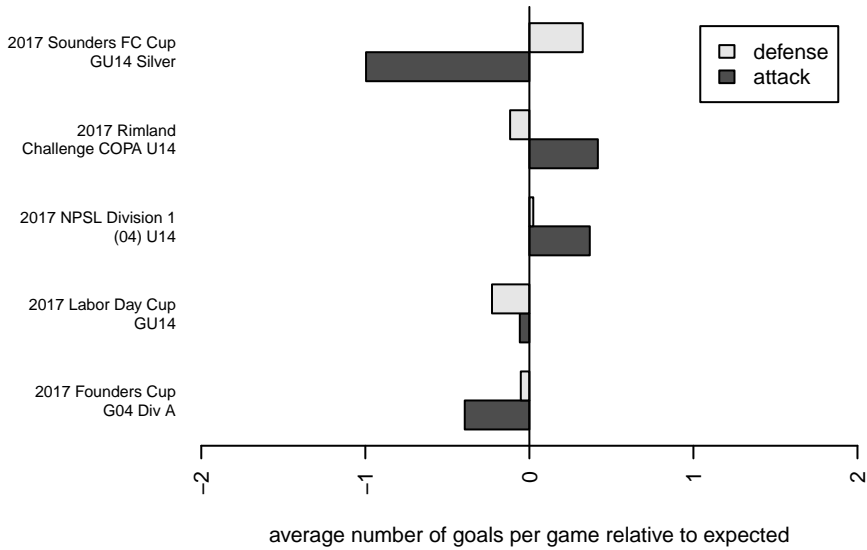

Venues played:
 2017 Sounders FC Cup GU14 Silver
 2017 Rimland Challenge COPA U14
 2017 Labor Day Cup GU14
 2017 NPSL Division 1 (04) U14
 2017 Founders Cup G04 Div A

NSC Green Dash G04
 Dots are actual minus expected GF (blue circles) and GA (red triangles).
 Blue line is smoothed change in attack strength. Red is smoothed change in defense strength.

**attack and defense variance (black dot)
relative to other teams
and top 10 in region**

**attack and defense rating
relative to others at age
and all opponents in last 13 months**

Performance relative to 13 month average