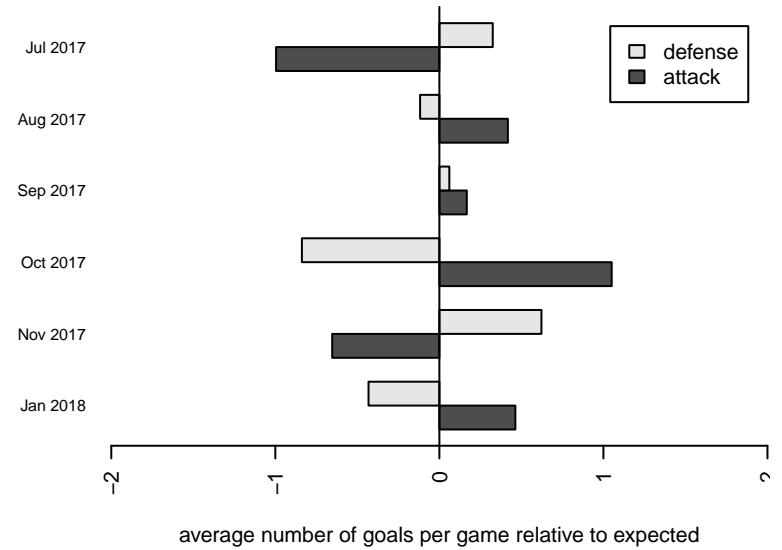

Performance relative to 13 month average