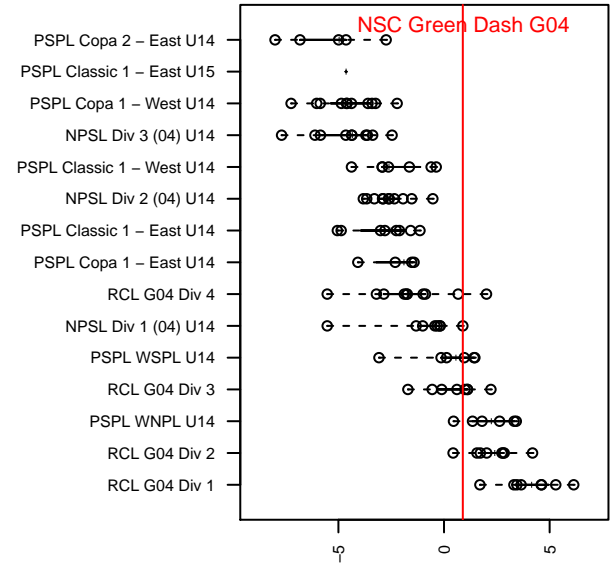

NSC Green Dash G04

North Shore SC
 Woodinville, WA
 G04 total strength=1369
 attack=7.12 defense=7.23
 fall league = NPSL Div 1 (04) U14

alt names used:
 51 NSC G04 Dash
 NSC G04 Dash
 NSC G04 Green
 NSC G04 Green
 NSC Dash 04 Green

Venues played:
 2017 Sounders FC Cup GU14 Silver
 2017 Rimland Challenge COPA U14
 2017 Labor Day Cup GU14
 2017 NPSL Division 1 (04) U14
 2017 Founders Cup G04 Div A

NSC Green Dash G04
 Dots are actual minus expected GF (blue circles) and GA (red triangles).
 Blue line is smoothed change in attack strength. Red is smoothed change in defense strength.

**attack and defense variance (black dot)
relative to other teams
and top 10 in region**

**attack and defense rating
relative to others at age
and all opponents in last 13 months**

Performance relative to 13 month average